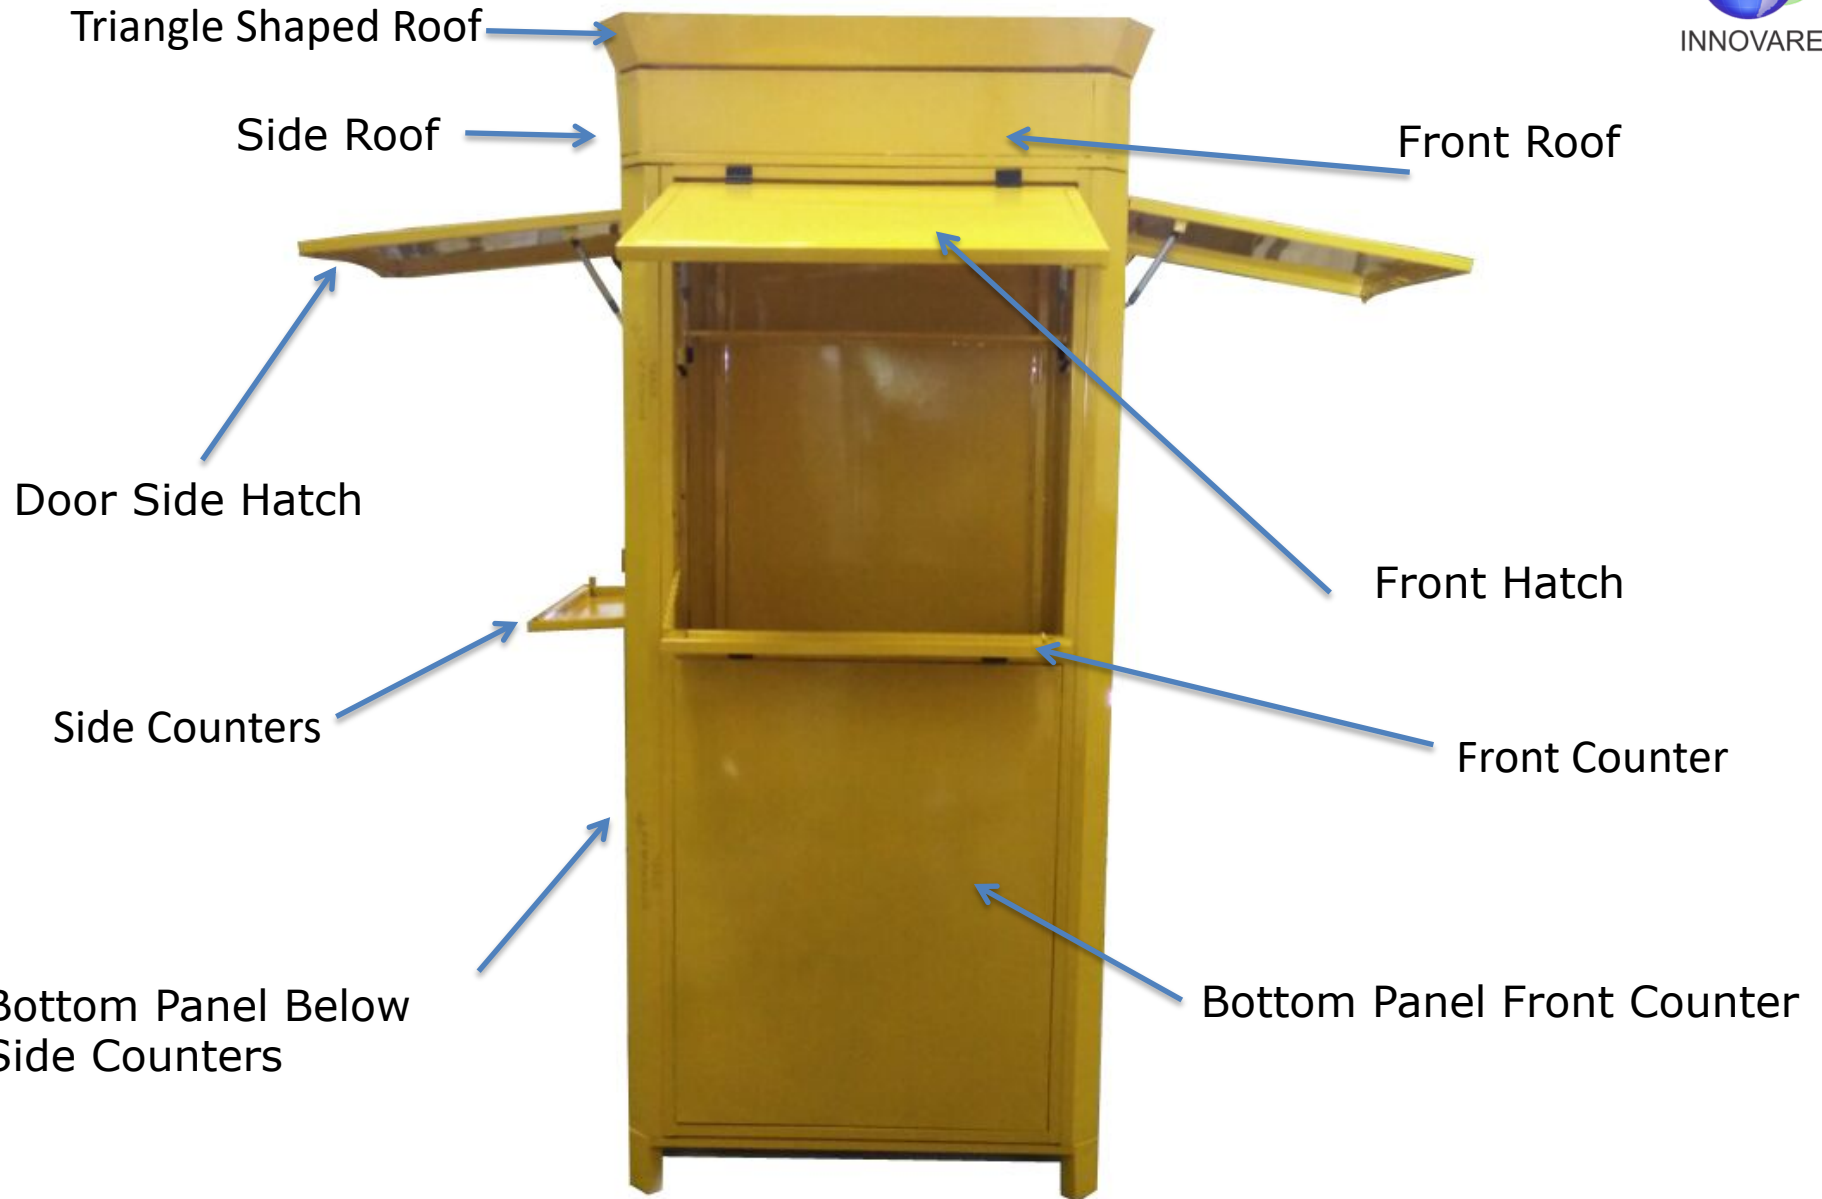

ENDURA KIOSK FOOT PRINT 1X1

Triangle Shaped Roof

Side Roof

Front Roof

Door Side Hatch

Front Hatch

Side Counters

Front Counter

Bottom Panel Below
Side Counters

Bottom Panel Front Counter

ENDURA KIOSK FOOT PRINT 1X1

S.No	DESCRIPTION	SIZE (MM)	QTY/KIOSK
1	Front & One Side Hatch	722 (W) X 638 (H)	2
2	Door Side Hatch	665 (W) x 615(H)	1
3	Front & One Side Sales Counter	722 (W) X 160 (H)	2
4	Door Side Sales Counter	665 (W) X 160 (H)	1
5	Front Panel Top (below roof)	780 (L) x 160 (H)	1
6	Back Panel:	780 (W) X 1928 (H)	1
7	Bottom Panel Below Counter (Front & Right Side)	780 (L) x 980 (W)	2
8	Bottom Panel Below Counter (Left Door Side)	720 (L) x 945 (W)	1
9	Triangle Shaped Roof Sides	780(L) x 140 (H)	2
10	Front Roof	980 (W) X 80 (H)	1
11	Side Roof	1050 (W) X 80 (H)	2